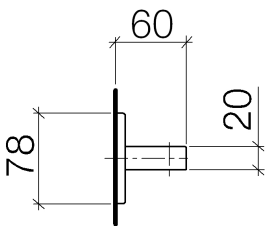

Bathtub - LULU
Wall bracket - platinum matte
Article number: 28 050 710-06

- Flange 3-1/8" x 2-1/8"

platinum matte

Dimensional drawing

All dimensions in mm / inch = mm x 0,0394

Bathtub - LULU
Wall bracket - platinum matte
Article number: 28 050 710-06

Bathtub - LULU
Wall bracket - platinum matte
Article number: 28 050 710-06

Other surface finishes

polished chrome
28 050 710-00

More custom finish options are available via special production (xTra Service). Please see our finish matrix for availability and pricing or contact a Dornbracht representative.