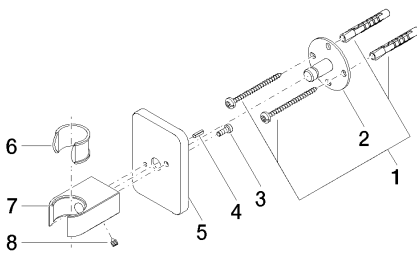

Bathtub - LULU
Wall bracket - platinum matte
Article number: 28 050 710-06

- Flange 3-1/8" x 2-1/8"

platinum matte

Dimensional drawing

All dimensions in mm / inch = mm x 0,0394

Bathtub - LULU
Wall bracket - platinum matte
Article number: 28 050 710-06

Bathtub - LULU
Wall bracket - platinum matte
Article number: 28 050 710-06

Other surface finishes

polished chrome
28 050 710-00

More custom finish options are available via special production (xTra Service). Please see our finish matrix for availability and pricing or contact a Dornbracht representative.

Spare parts list

Number	Item Number	Designation	Number of units
--------	-------------	-------------	-----------------