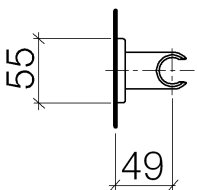

Bathtub - LULU
Wall bracket - platinum matte
Article number: 28 050 710-06

- Flange 3-1/8" x 2-1/8"

platinum matte

Dimensional drawing

All dimensions in mm / inch = mm x 0,0394

Bathtub - LULU
Wall bracket - platinum matte
Article number: 28 050 710-06

Bathtub - LULU
Wall bracket - platinum matte
Article number: 28 050 710-06

Other surface finishes

polished chrome
28 050 710-00

More custom finish options are available via special production (xTra Service). Please see our finish matrix for availability and pricing or contact a Dornbracht representative.